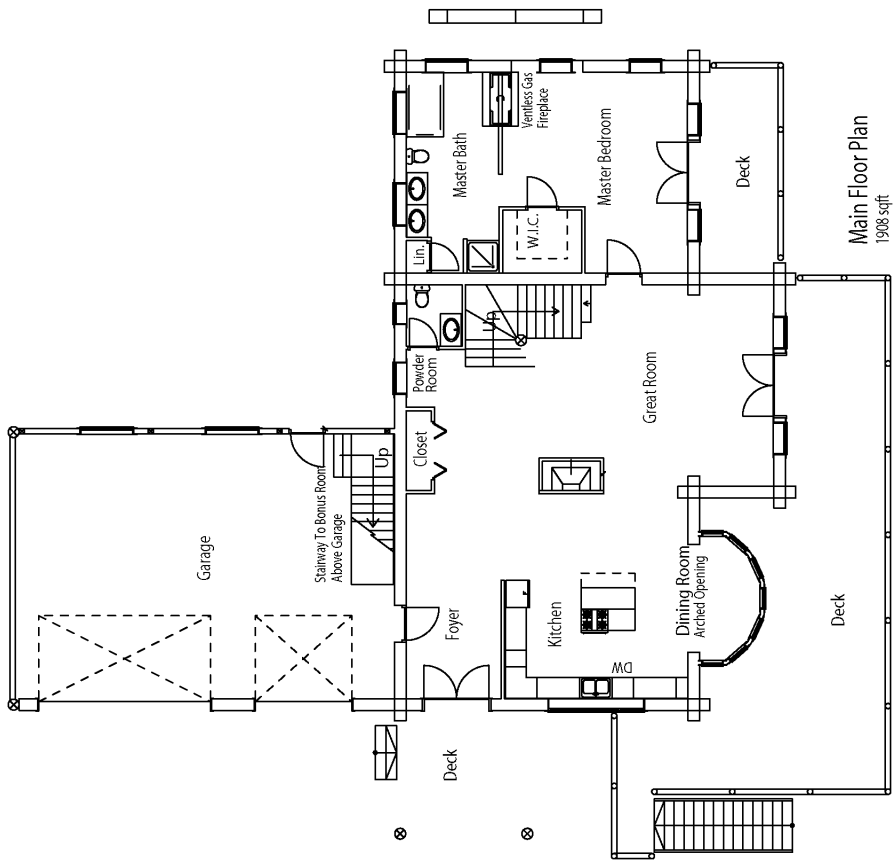

Loft Floor Plan
325 sqft

Main Floor Plan
1908 sqft