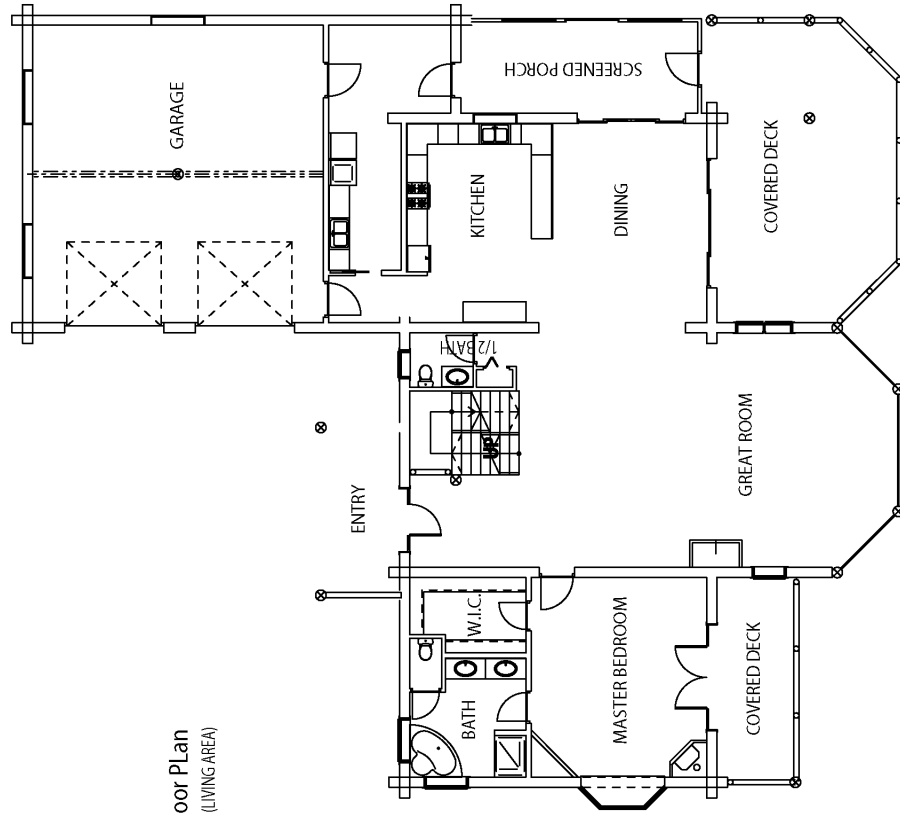

Second Floor Plan
2236 SQFT

Main Floor Plan
2586 SQFT (LIVING AREA)