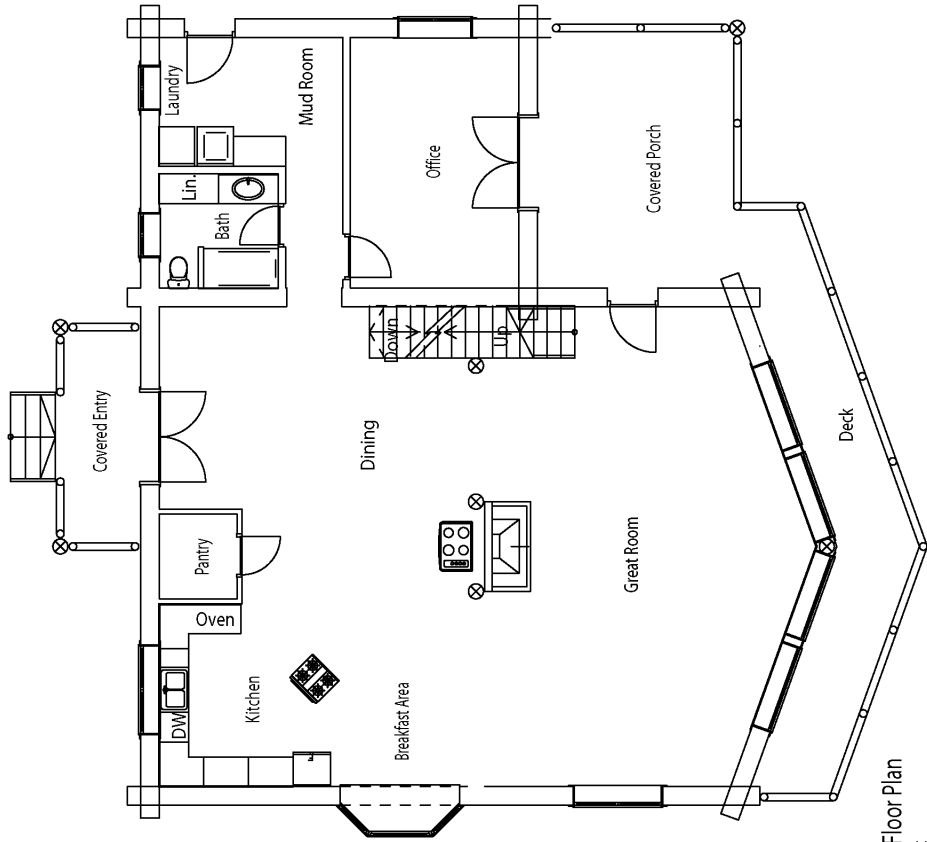

Loft Floor Plan  
937 sqft

Main Floor Plan  
1950 sqft